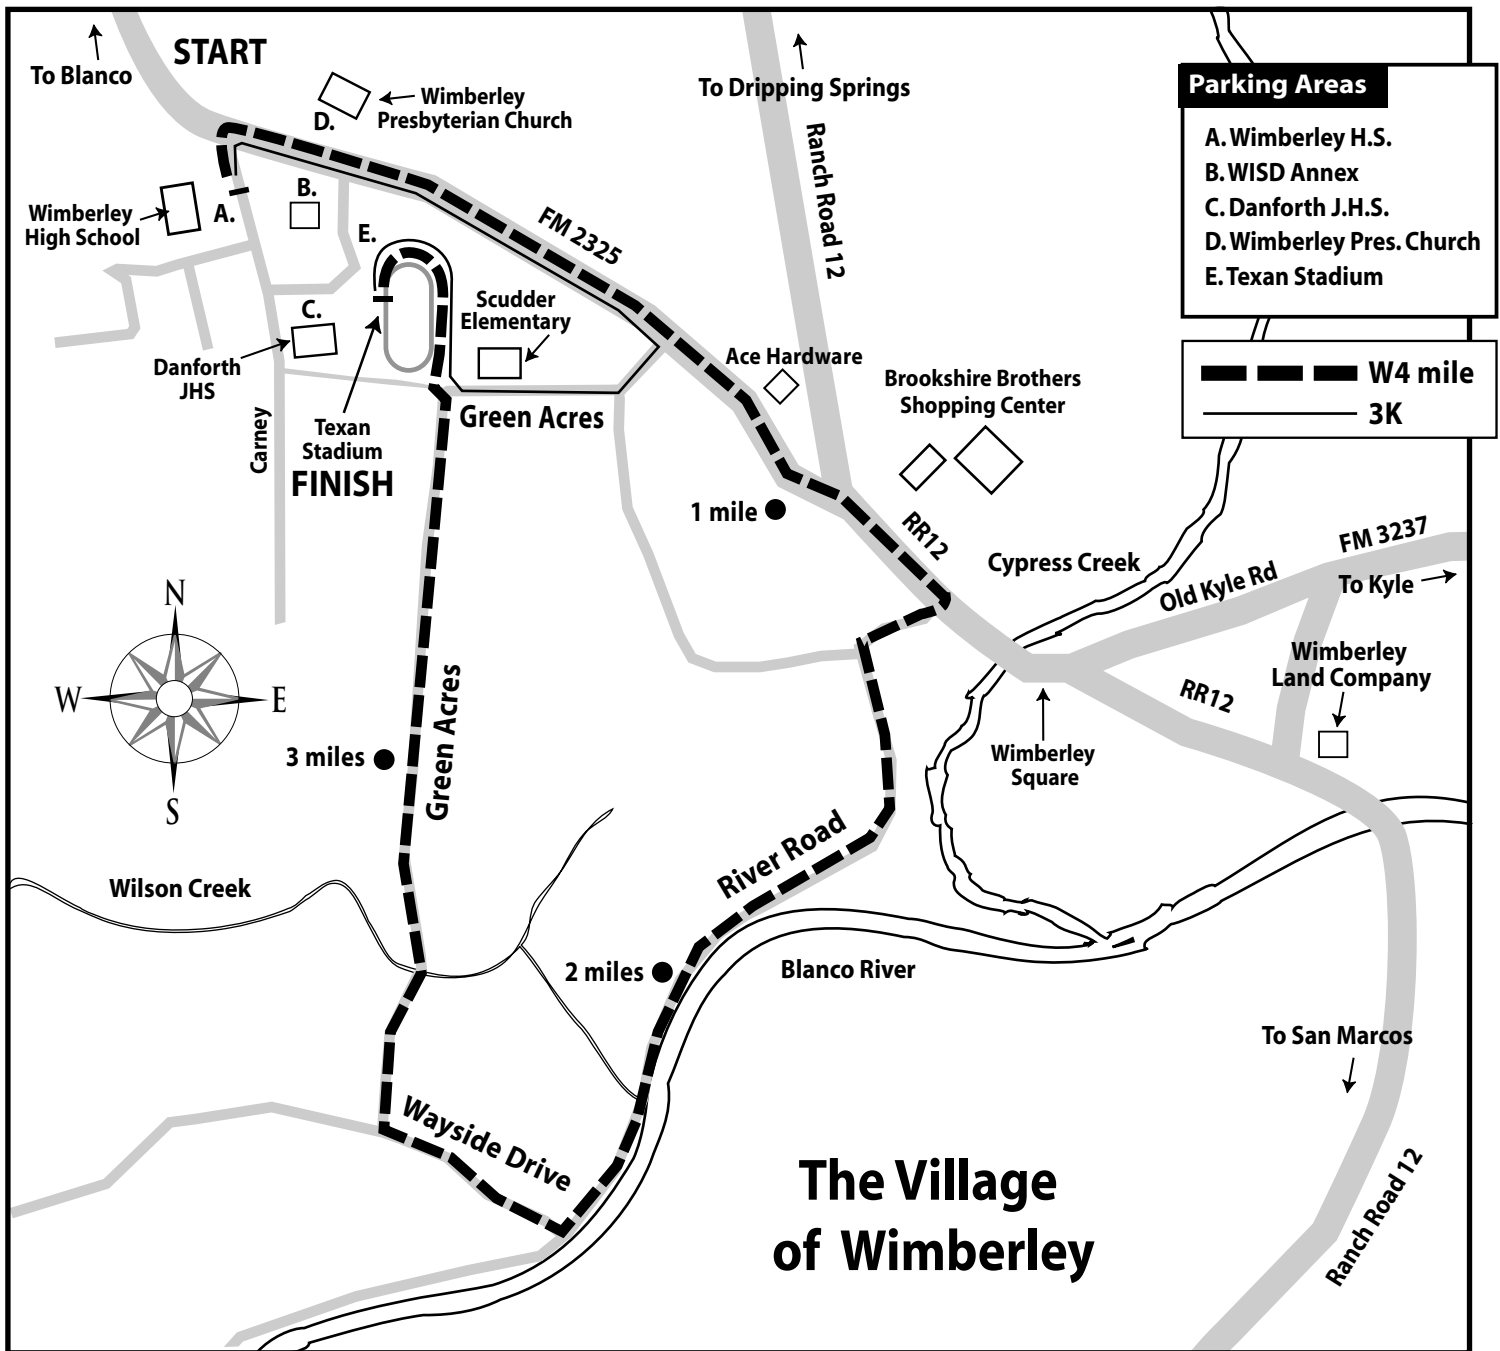

April 24, 2010
RACE COURSE MAP

WIMBERLEY 4

a scenic 4 mile
run by the river
& through the village

8:30 AM > 4 Mile Run & Walk • 8:35 > 3K Fitness Walk

W
4
3rd Annual
2010

www.runwimberley.com